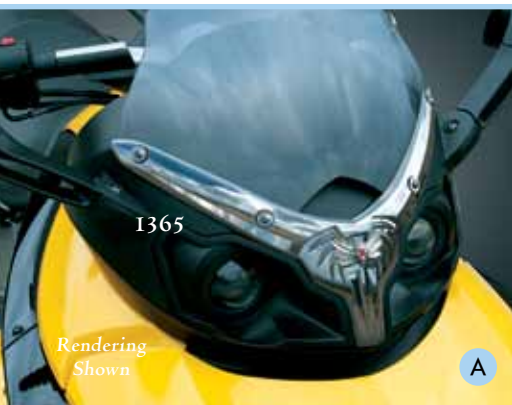

MORE GRIP
ACCESSORIES - PG I04

A WIDOW® WINDSHIELD TRIM

Cutting-edge style is a familiar concept for all Spyder owners, so you know that adding our classy Widow Windshield Trim will say BAM! Give your Spyder complete Widow styling with the Premier Kit or add your own touch with either the Widow Windshield Emblem or Lower Windshield Edge Trim.

Fits: '08-'11 Can-Am Spyder RS Models Only

1365	Premier Widow Windshield Trim with Emblem (set)	$89.99
1366	Lower Windshield Edge Trim (pr)	$59.99
1368	Widow Windshield Emblem (ea)	$29.99

B HANDLEBAR ACCENTS

For such a hot looking ride, the view from the Spyder's saddle is a little bland. Add some much needed sizzle with our Handlebar Accents. These chrome & black inserts install easily in existing depressions for a racy vented look that matches the similar theme found everywhere on the bike. You'll love the high performance look & so will the admirers!

Fits: All '08-'11 Can-Am Spyder RS Models Only

8716	Handlebar Accents (pr)	$29.99

C ISO®-GRIPS & ISO®-FLAME GRIPS

Combining great style & comfort, these grips provide a soft, non-slip surface that dampens operating vibration. Recessed area between the ISO-Pads permit air movement for added comfort in hot weather. See more grip accessories - pg 104

Fits: All '08-'11 Can-Am Spyder RS Models Only

6241	ISO-Grips (pr) U.S. Patent D411,432	$74.99
6263	ISO-Flame Grips (pr)	$74.99

D WIDOW® REAR AXLE CAPS

Morph your Spyder into a terrorizing predator & let these chrome Widows crawl over your axle caps. Simple peel-&-stick installation, these 8-legged monsters really make an impact.

Fits: All '08-'11 Can-Am Spyder Models

8949	Widow Rear Axle Caps (pr)	$29.99

E WIDOW® PEGS

Set your Spyder apart from the crowd. A full custom Widow Footpeg at a realistic price.

Note: For Spyder RS Models only. Requires Peg Adapter (shown right - Pg 65).

4492	Widow Pegs without Adapter (pr)	$99.99