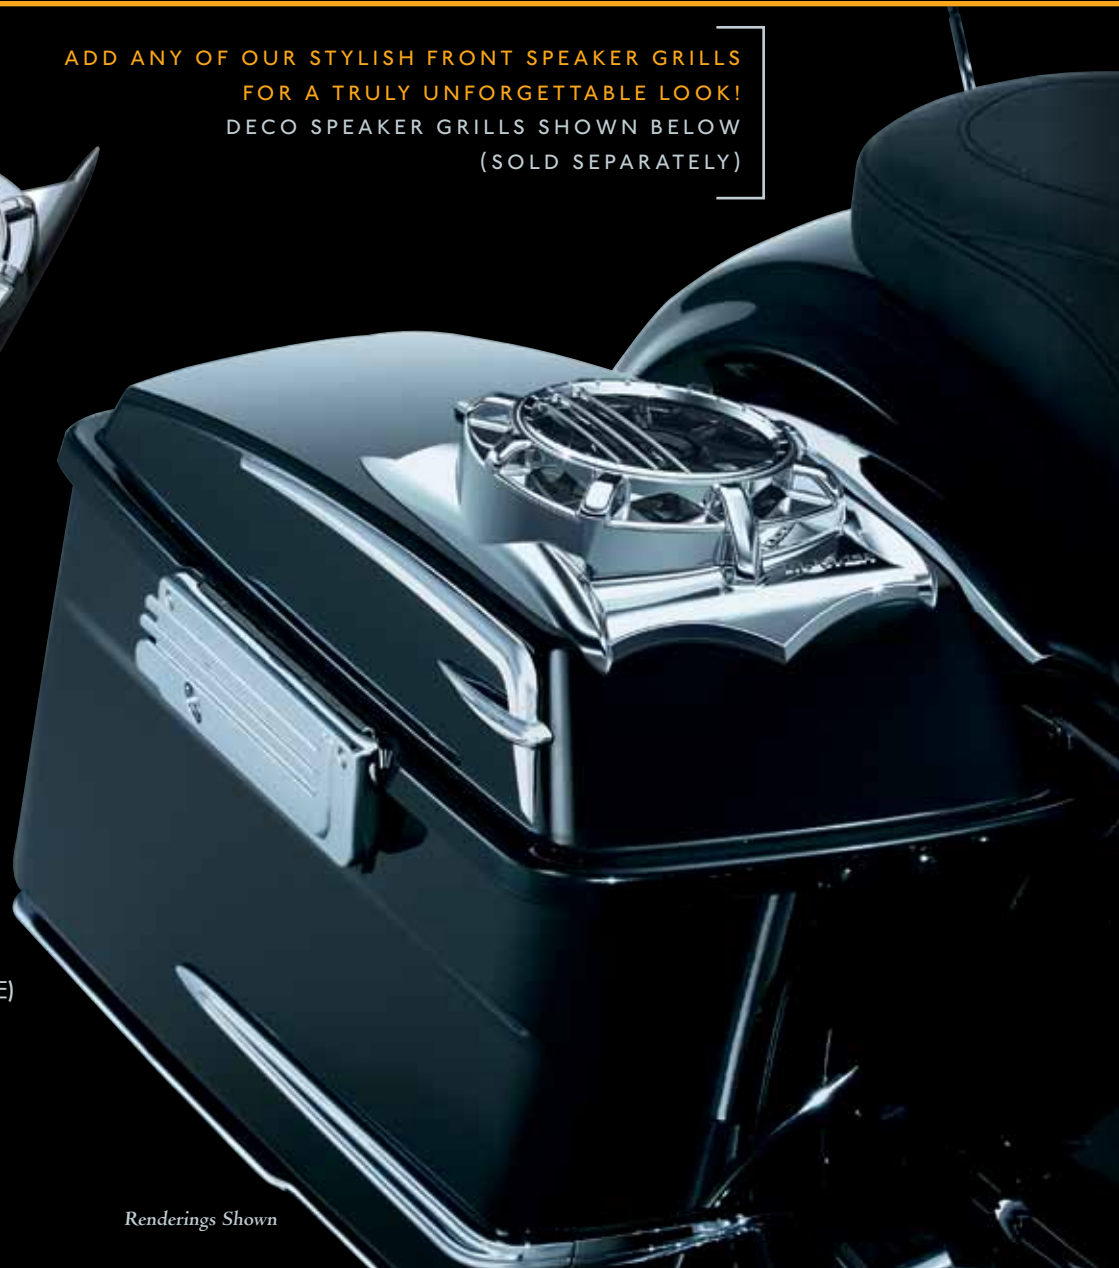

Renderings Shown

ADD ANY OF OUR STYLISH FRONT SPEAKER GRILLS FOR A TRULY UNFORGETTABLE LOOK! DECO SPEAKER GRILLS SHOWN BELOW (SOLD SEPARATELY)

AUDIO PRODUCTS FOR YOUR RIDE

BRING THE AUDIO SYSTEM ON YOUR BIKE TO A WHOLE NEW LEVEL! ADD THE KICKER AMPLIFIER WITH WIRING HARNESS TO ANY OF OUR NEW KICKER/KURYAKYN AUDIO PRODUCTS & NOT ONLY WILL YOU BE RIDING IN STYLE - YOU'LL BLOW THE COMPETITION AWAY!

REFER TO THE CHART BELOW FOR THE COMPLETE LIST OF AUDIO PRODUCTS THAT WILL FIT YOUR RIDE.

FITMENT	Kicker Amp/ Wiring P/N 871	Saddlebag Lid Speaker Pods P/N 872	Injection Molded Saddlebag Lids w/ 6" x 9" Speakers P/N 873 & 878	Kicker KPS5250 4 ohm Speakers P/N 874	Kicker KPS5250 2 ohm Speakers P/N 875	Fairing Lower Speakers P/N 877	
	'96-'05 Street Glides & Road Glides				x		
'06-'11 Street Glides & Road Glides, & Electra Glide Classic (except '09-'11 FLHXSE, '09 FLTRSE, '11 FLTRUSE, '10-'11 FLHXXX, '06-'09 FLHT Standard)	x	x	x		x		
'96-'05 Ultra Classic Electra Glides				x			
'06-'11 Electra Glide Ultra Limited, Ultra Classic Electra Glide, Road Glide Ultra (except '06-'11 FLHTCUSE, '11 FLTRUSE, & '09-'11 FLHTCUTG)	x	x	x		x	x	
'06-'11 Screamin' Eagle Ultra Classic Electra Glides		x	x		x	x	
'09-'10 Screamin' Eagle Street Glide & Road Glide	x	x	x		x		
'09-'11 Tri Glide Ultra Classic	x				x	x	
'10-'11 Street Glide Trike	x				x