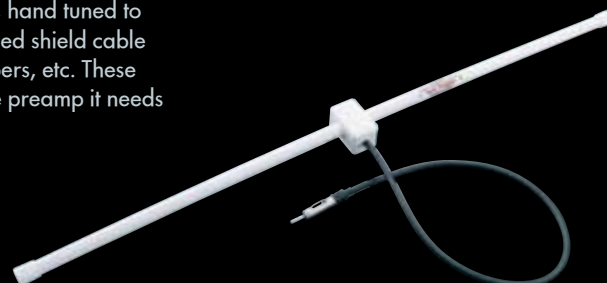

TUNE TRAPPER® HIDDEN ANTENNA FITS TRIKES

A hidden FM antenna that works! Mount it anywhere (in almost any vehicle, boat, RV or motorcycle) in any position, in steel or fiberglass; it's flexible, can be bent 10-20 degrees & works great inside H-D fairings! A full 1/2 wave helical dipole antenna, hand tuned to resonance with special instruments & requires no ground. Uses 95% braided shield cable for virtual elimination of EMI electrical noise caused by engines, fans, wipers, etc. These hand-tuned USA-made antennas require no power; your radio has all the preamp it needs built in, it's just looking for a properly tuned antenna to make it rock.

Fits: Electra Glides, Road Glides, Street Glides, & Trikes
(Overall length is 2' with a 2' cable)

853	Tune Trapper Hidden Antenna (ea)	$39.99