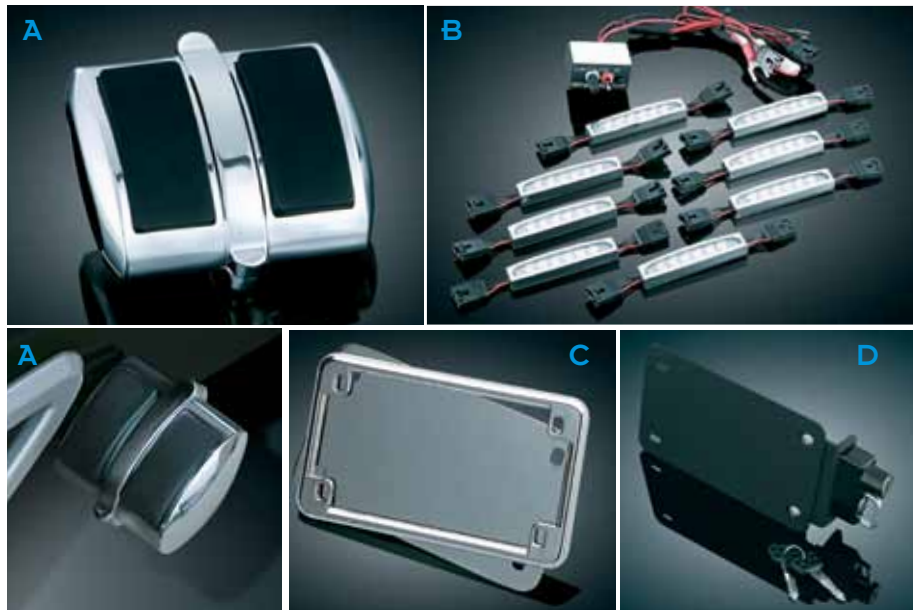

A. BRAKE PEDAL PAD COVER

Quickly & easily chrome your stock rubber pad with our beautiful clam-shell cover.

Fits: '08-'12 Can-Am Spyder RS Models (Right toe brake & left heel parking brake)

4037 | Brake Pedal Pad Cover (ea) | $29.99

B. LIZARD® LIGHTS

SUPER LIZARD MAXIMUS KIT

Everything you need to light up your bike! We've made it easy to mount & wire these lights with simple plug-&-play installation. Includes eight seven-color Super Lizard Lights, controller, "Y" connectors, double male connectors, double female connectors, 9" extensions, 12" extensions & 18" extensions.

5021 | Seven Color Super Lizard Maximus Kit
Note: Contains 8 Lights & Controller (kit) | $329.99

More Super Lizard Lights & Components on pg 110.

7-COLORS IN ONE!

C. UNIVERSAL LICENSE PLATE FRAME

Our chrome frame & back plate will dress up your license plate when using the stock bracket.

9166 | Plate Frame (set) | $21.99

D. UNIVERSAL LICENSE PLATE HELMET LOCK

WITH MOUNT

Conveniently lock your helmet to your motorcycle. Mounting plate simply bolts on & allows easy access for locking your helmet.

4248 | License Plate Helmet Lock (ea) | $49.99

Note: Helmet may rest on ground due to low plate height.

SEE MORE...

ACCENT LIGHTING OPTIONS - PG 110

LICENSE PLATES - PG 188

LUGGAGE - PG 194